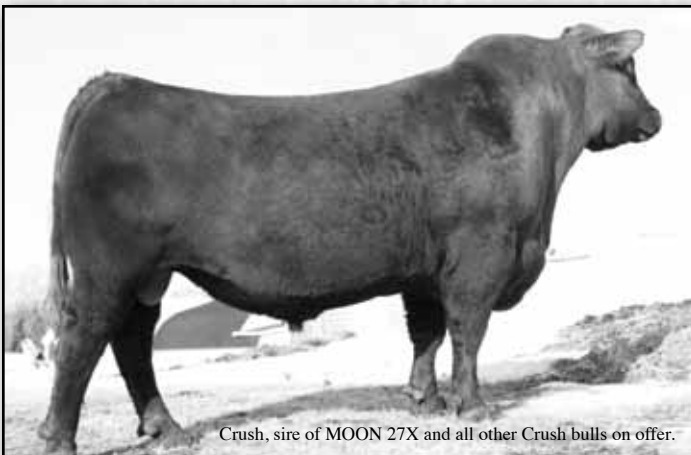

19 RED MOON X-TRA EXPRESS 19X

Gender Male Tattoo MOON 19X Reg# 1553734 DOB January 17 2010

SIRE: RED PIE ATLANTIC 2204
RED NORTHLINE CRUSH 59R
RED NORTHLINE PRINCESS 59L

DAM: RED KBJ KNIGHT 17J
RED BROX DYNASTORM 28L
RED BROX DYNASTORM 11J

RED COLE MISTER "E" 9J
RED PIE BOTEET 899
RED NORTHLINE KING 305J
RED KWS ROCKY PRINCESS 59J
RED YY RED KNIGHT 640F
KBJ ROUND LASSIE 18T
RED BRYLOR NEW TREND 22D
RED SSS DYNASTORM 280W

BW: 92 lbs Adj 205D: 682 lbs Act WW: 811 lbs

EPDs BW: +1.2 WW: +22 YW: +42 Milk: +24 TM: +35

The dam Red Brox Dynastorm 28L has produced some excellent progeny. She always puts the pounds on the calf. A really good mother cow with exceptional confirmation. She is moderate in frame and deep in body. Low birth weight epd on this bull with a high milk epd.

20 RED MOON X-TRA MADE 20X

Gender Male Tattoo MOON 20X Reg# 1553735 DOB January 18 2010

SIRE: RED PIE ATLANTIC 2204
RED NORTHLINE CRUSH 59R
RED NORTHLINE PRINCESS 59L

DAM: RED GET-A-LONG WELTERWEIGHT
RED MOON GOLD 16J
RED RUTHE GOLDIE 234B

RED COLE MISTER "E" 9J
RED PIE BOTEET 899
RED NORTHLINE KING 305J
RED KWS ROCKY PRINCESS 59J
RED LINE FLAME 11N
RED W P COUNTESS 26S
RED KBJ SAM'S PROSPECTOR
RED RUTHE GOLDIE 32T

BW: 96 lbs Adj 205D: 709 lbs Act WW: 840 lbs

EPDs BW: +1.5 WW: +28 YW: +48 Milk: +14 TM: +28

The dam has consistently weaned a large calf. Her bred daughter sold last fall in the Northern Highlights sale, topping the sale at $4000.00 to Brad Schappel of Heart of the Valley Farm, Courtney, BC. The dam is easy to work with and deep bodied. A larger birth weight on this bull but still maintains a low birth weight epd and good calving ease numbers.

21 RED MOON X-TENTION 27X

Gender Male Tattoo MOON 27X Reg# 1553740 DOB January 22 2010