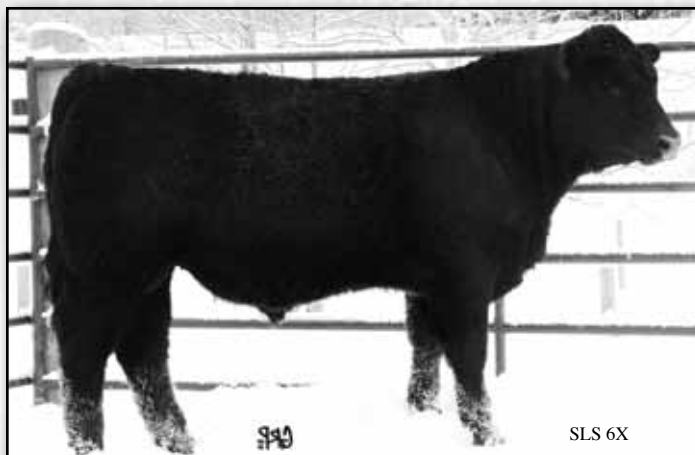

If you want them thick and deep, don't pass this guy by! Maternal brothers have sold to Woodmere Cattle Co. and Mel Gulbranson. 2x was a twin to a heifer. The dam raised them both out on the range weaning more than 1300 pounds of calf! The dam is one of my favourite cows, deep bodied, thick, great feet and udder.